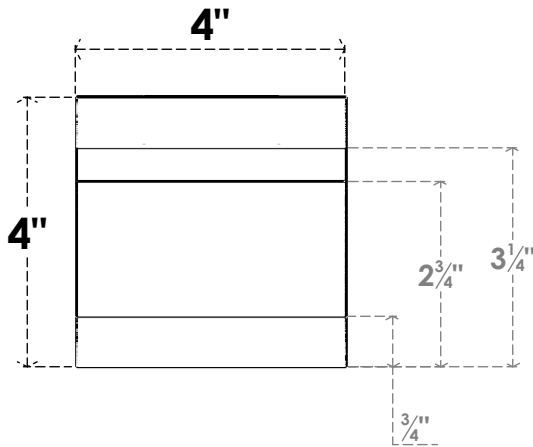

# ITEM NUMBER: RFTURO040X04000X36000X004NEB00RCPR

4"W X 4"H X 36"L TIMBERTHANE ROUGH CEDAR NEW BRIGHTON FAUX WOOD OPEN RAFTER TAIL, 4"L END, PRIMED TAN

## SIDE PROFILE