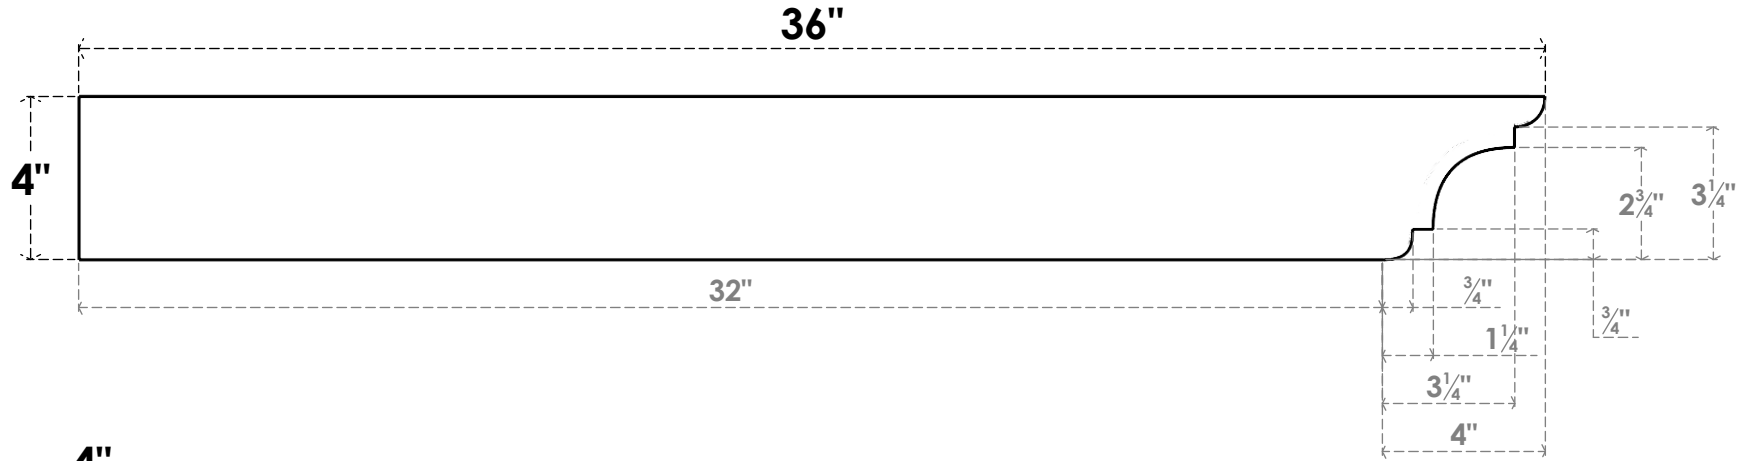

# ITEM NUMBER: RFTURO040X04000X36000X004NEB00RCPR

4"W X 4"H X 36"L TIMBERTHANE ROUGH CEDAR NEW BRIGHTON FAUX WOOD OPEN RAFTER TAIL, 4"L END, PRIMED TAN

## SIDE PROFILE